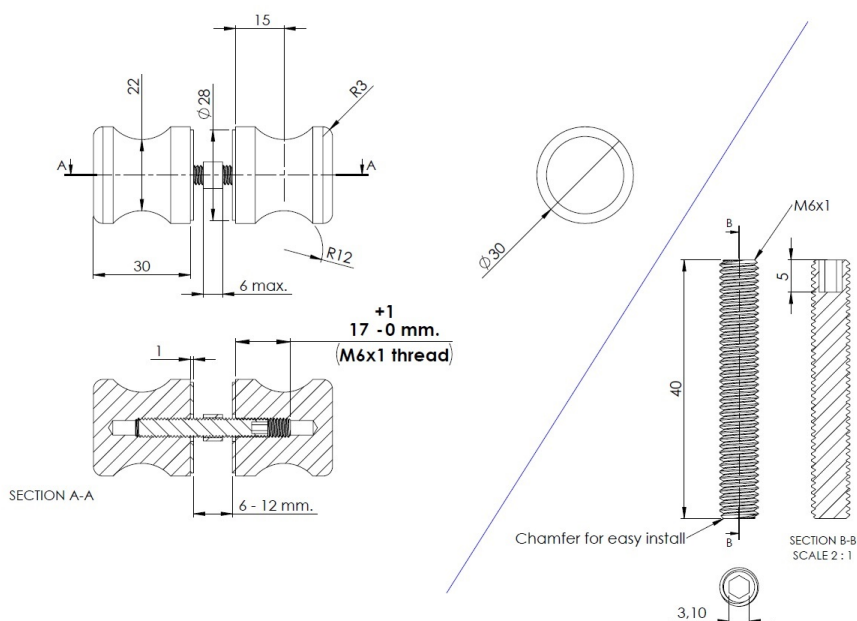

PRODUCT SHEET

Description:

Brass Door Knob "Wien", \varnothing 30mm, Alu-Look, 6-12mm Glass, Drill Hole \varnothing 10 mm

Item number:

15.24.047-0

Units	Box	Carton	HS Code	Barcode
Pair	1	60	8302415000	 5704866060776